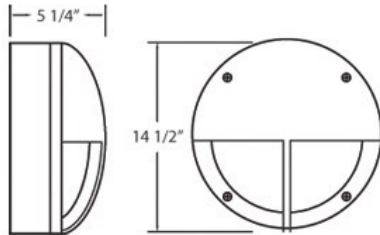

### PRODUCT DETAILS

No.	:	19213-019
Product Color	:	GREY
Shade / Accent Colour	:	FROSTED
Diameter	:	5.25"
Height	:	14.5"
Ext	:	5.25"
Weight	:	6.1lbs

### TECHNICAL DETAILS

Light Direction	:	Down
Adjustable Lamp Head	:	No
IP Rating	:	55
Location	:	WET
Approval	:	