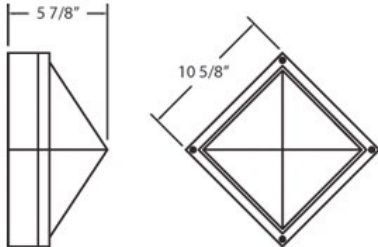

19215, SCONCE, 1X60WA19

PRODUCT DETAILS

No.	:	19215-013
Product Color	:	GREY
Shade / Accent Colour	:	FROSTED
Length	:	10.625"
Width	:	10.625"
Ext	:	5.875"
Weight	:	3lbs

LIGHT SOURCE DETAILS

Number of Bulbs	:	1 / 2
Light Source	:	Incandescent / Fluorescent
Light Source Type	:	A19 / CFL
Input Voltage	:	120 / 120V
Bulb Voltage	:	120 / V
Socket Type	:	E26 / E26
Wattage	:	60 / 23W
Total Wattage	:	60 / 46W
Bulb Included	:	No / No
Dimmable	:	Yes / No

Options Available

ITEM NO.	FINISH	SHADE
19215-013	GREY	FROSTED
19215-020	BLACK	FROSTED

TECHNICAL DETAILS

Light Direction	:	Down
Adjustable Lamp Head	:	No
IP Rating	:	55
Location	:	WET
Approval	:	

PROJECT INFORMATION