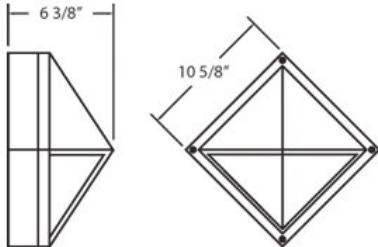

## PRODUCT DETAILS

No.	:	19216-010
Product Color	:	GREY
Shade / Accent Colour	:	FROSTED
Length	:	10.625"
Width	:	10.625"
Ext	:	6.375"
Weight	:	6.4lbs

## TECHNICAL DETAILS

Light Direction	:	Down
Adjustable Lamp Head	:	No
IP Rating	:	55
Location	:	WET
Approval	:	