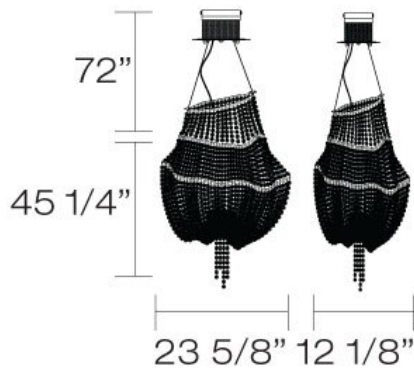

VIDRA, 10-LIGHT OVAL PENDANT

PRODUCT DETAILS

No.	:	19388-014
Product Color	:	CHROME
Shade / Accent Colour	:	SMOKE
Length	:	23.625"
Width	:	12.125"
Height	:	45"
Overall Height	:	118.5"
Weight	:	17.3lbs

LIGHT SOURCE DETAILS

Number of Bulbs	:	10
Light Source	:	Halogen
Light Source Type	:	BI PIN
Input Voltage	:	120V
Socket Type	:	G4
Wattage	:	20W
Total Wattage	:	200W
Bulb Included	:	Yes
Dimmable	:	Yes

Options Available

ITEM NO.	FINISH	SHADE
19388-014	CHROME	SMOKE

TECHNICAL DETAILS

Light Direction	:	Down
Hanging Support Type	:	AIRCRAFT CABLE
Hanging Support Length	:	72"
Canopy / Backplate Height	:	1.25"
Canopy / Backplate Dia.	:	7"
Adjustable Lamp Head	:	No
Approval	:	