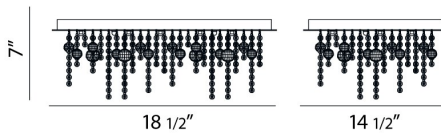

ALISSA, 19" CEILING MOUNT

PRODUCT DETAILS

No.	:	19396-019
Product Color	:	CHROME
Product Material	:	METAL
Shade / Accent Colour	:	CLEAR
Shade / Accent Material	:	CRYSTAL
Length	:	18.5"
Width	:	14.5"
Height	:	7"
Weight	:	4.6lbs

LIGHT SOURCE DETAILS

Number of Bulbs	:	10
Light Source	:	Halogen
Light Source Type	:	G4
Input Voltage	:	120V
Bulb Voltage	:	12V
Socket Type	:	G4
Wattage	:	20W
Total Wattage	:	200W
Bulb Included	:	Yes
Dimmable	:	Yes

Options Available

ITEM NO.	FINISH	SHADE
19396-019	CHROME	CLEAR

TECHNICAL DETAILS

Canopy / Backplate Length	:	17"
Canopy / Backplate Height	:	1.25"
Canopy / Backplate Width	:	13.25"
Adjustable Lamp Head	:	No
Approval	:	