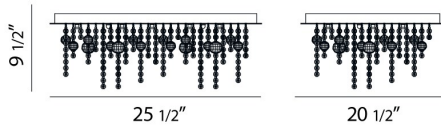

ALISSA, 26" CEILING MOUNT

PRODUCT DETAILS

No.	:	19397-016
Product Color	:	CHROME
Product Material	:	METAL
Shade / Accent Colour	:	CLEAR
Shade / Accent Material	:	CRYSTAL
Length	:	25.5"
Width	:	20.5"
Height	:	9.5"
Weight	:	14.3lbs

LIGHT SOURCE DETAILS

Number of Bulbs	:	18
Light Source	:	Halogen
Light Source Type	:	G4
Input Voltage	:	120V
Bulb Voltage	:	12V
Socket Type	:	G4
Wattage	:	20W
Total Wattage	:	360W
Bulb Included	:	Yes
Dimmable	:	Yes

Options Available

ITEM NO.	FINISH	SHADE
19397-016	CHROME	CLEAR

TECHNICAL DETAILS

Canopy / Backplate Length	:	22"
Canopy / Backplate Height	:	1.25"
Canopy / Backplate Width	:	18.25"
Adjustable Lamp Head	:	No
Location	:	DRY
Approval	:	