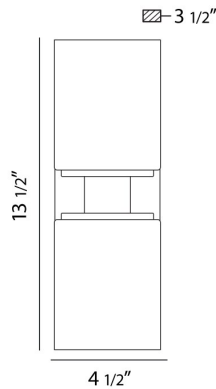

DOLANTE, 2-LIGHT WALL MOUNT

PRODUCT DETAILS

No.	:	19418-025
Product Color	:	SATIN NICKEL
Shade / Accent Colour	:	OPAL
Width	:	4.5"
Height	:	13.375"
Ext	:	3.5"
Weight	:	2.4lbs

LIGHT SOURCE DETAILS

Number of Bulbs	:	2
Light Source	:	Halogen
Light Source Type	:	G9
Input Voltage	:	120V
Bulb Voltage	:	120V
Socket Type	:	G9
Wattage	:	60W
Total Wattage	:	120W
Bulb Included	:	Yes
Dimmable	:	Yes

Options Available

ITEM NO.	FINISH	SHADE
19418-025	SATIN NICKEL	OPAL

TECHNICAL DETAILS

Canopy / Backplate Length	:	4.5"
Canopy / Backplate Height	:	0.688"
Canopy / Backplate Width	:	4.5"
Adjustable Lamp Head	:	No
Approval	:	