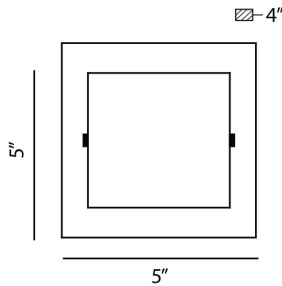

TALO, WALL MOUNT

PRODUCT DETAILS

No.	:	19424-026
Product Color	:	SATIN NICKEL
Shade / Accent Colour	:	OPAL WHITE GLASS
Width	:	5"
Height	:	5"
Ext	:	4"
Weight	:	1.2lbs

LIGHT SOURCE DETAILS

Number of Bulbs	:	1
Light Source	:	Halogen
Light Source Type	:	G9
Input Voltage	:	120V
Bulb Voltage	:	120V
Socket Type	:	G9
Wattage	:	60W
Total Wattage	:	60W
Bulb Included	:	Yes
Dimmable	:	Yes

Options Available

ITEM NO.	FINISH	SHADE
19424-019	CHROME	OPAL WHITE OPAL WHITE GLASS
19424-026	SATIN NICKEL	GLASS

TECHNICAL DETAILS

Light Direction	:	Up and Down
Canopy / Backplate Height	:	4.25"
Canopy / Backplate Dia.	:	4.25"
Adjustable Lamp Head	:	No
Approval	:	