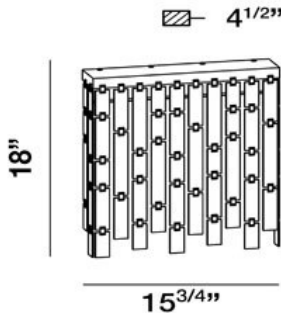

SENSATION, 3-LIGHT WALL MOUNT

PRODUCT DETAILS

No.	:	19444-017
Product Color	:	CHROME
Shade / Accent Colour	:	SMOKED MIRRORRED GLASS
Width	:	15.75"
Height	:	18"
Ext	:	4.5"
Weight	:	6.6lbs

LIGHT SOURCE DETAILS

ITEM NO.	FINISH	SHADE
19444-017	CHROME	SMOKED MIRRORRED GLASS

TECHNICAL DETAILS

Adjustable Lamp Head	:	No
Approval	:	

PROJECT INFORMATION

Job Name: Date: Type:

Comments: