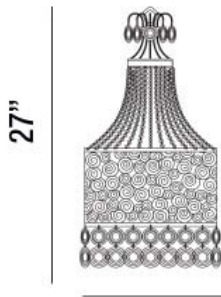

CARAMEL, 2-LIGHT WALL MOUNT

PRODUCT DETAILS

No.	:	19481-012
Product Color	:	ANCIENT BRONZE
Shade / Accent Colour	:	CLEAR
Diameter	:	13.75"
Height	:	27.125"
Ext	:	7.375"
Weight	:	5lbs

LIGHT SOURCE DETAILS

ITEM NO.	FINISH	SHADE
19481-012	ANCIENT BRONZE	CLEAR

 7 1/2"

13 3/4"

TECHNICAL DETAILS

Canopy / Backplate Height	:	0.8"
Canopy / Backplate Dia.	:	6"
Adjustable Lamp Head	:	No
Approval	:	

PROJECT INFORMATION