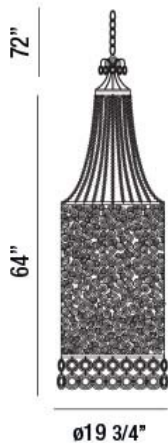

CARAMEL, 12-LIGHT PENDANT

PRODUCT DETAILS

No.	:	19484-013
Product Color	:	ANCIENT BRONZE
Shade / Accent Colour	:	CLEAR
Diameter	:	19.625"
Height	:	63.75"
Overall Height	:	138.5"
Weight	:	29.1lbs

LIGHT SOURCE DETAILS

Options Available

ITEM NO.	FINISH	SHADE
19484-013	ANCIENT BRONZE	CLEAR

TECHNICAL DETAILS

Light Direction	:	Down
Hanging Support Type	:	ROD
Hanging Support Length	:	72"
Canopy / Backplate Height	:	2.5"
Canopy / Backplate Dia.	:	4.8"
Adjustable Lamp Head	:	No
Approval	:	