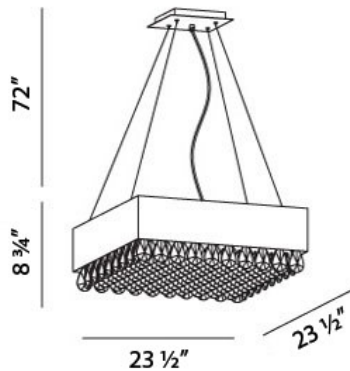

MARTELLATO, 12-LIGHT PENDANT

PRODUCT DETAILS

No.	:	19512-013
Product Color	:	NICKEL
Shade / Accent Colour	:	CLEAR
Length	:	23.75"
Width	:	23.75"
Height	:	8.75"
Overall Height	:	80.75"

LIGHT SOURCE DETAILS

ITEM NO.	FINISH	SHADE
19512-013	NICKEL	CLEAR

TECHNICAL DETAILS

Light Direction	:	Down
Hanging Support Type	:	AIRCRAFT CABLE
Hanging Support Length	:	72"
Adjustable Lamp Head	:	No
Approval	:	

PROJECT INFORMATION