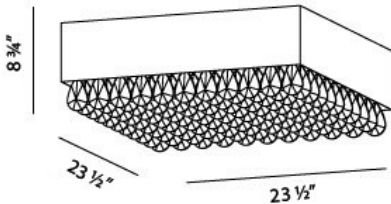

MARTELLATO, 24" CEILING MOUNT

PRODUCT DETAILS

No.	:	19518-015
Product Color	:	CHROME
Shade / Accent Colour	:	CLEAR
Length	:	23.5"
Width	:	23.5"
Height	:	8.75"

LIGHT SOURCE DETAILS

Number of Bulbs	:	12
Light Source	:	Halogen
Light Source Type	:	G9
Input Voltage	:	120V
Bulb Voltage	:	120V
Socket Type	:	G9
Wattage	:	40W
Total Wattage	:	480W
Bulb Included	:	Yes
Dimmable	:	Yes

Options Available

ITEM NO.	FINISH	SHADE
19518-015	CHROME	CLEAR

TECHNICAL DETAILS

Adjustable Lamp Head	:	No
Approval	:	

PROJECT INFORMATION

Job Name: Date: Type:

Comments: