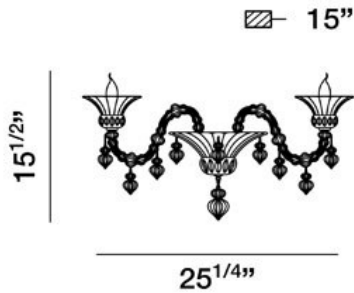

FLOMARE, 2-LIGHT WALL MOUNT

PRODUCT DETAILS

No.	:	19530-017
Product Color	:	CHROME
Shade / Accent Colour	:	CLEAR GLASS
Height	:	15.5"
Ext	:	15"
Weight	:	8.5lbs

LIGHT SOURCE DETAILS

Number of Bulbs	:	2
Light Source	:	Incandescent
Light Source Type	:	B10
Input Voltage	:	120V
Bulb Voltage	:	120V
Socket Type	:	E12
Wattage	:	60W
Total Wattage	:	120W
Bulb Included	:	No
Dimmable	:	Yes

Options Available

ITEM NO.	FINISH	SHADE
19530-017	CHROME	CLEAR GLASS

TECHNICAL DETAILS

Canopy / Backplate Height	:	5.3"
Canopy / Backplate Dia.	:	12"
Adjustable Lamp Head	:	No
Approval	:	

PROJECT INFORMATION