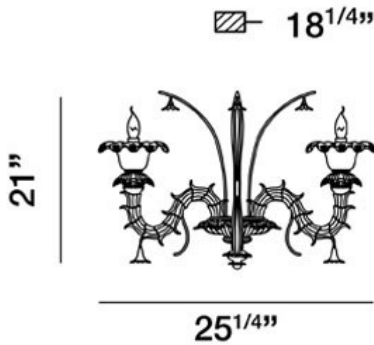

### PRODUCT DETAILS

No.	:	19532-011
Product Color	:	CHROME
Shade / Accent Colour	:	BLACK
Diameter	:	25.25"
Height	:	21"
Ext	:	18.25"
Weight	:	7.5lbs

### TECHNICAL DETAILS

Canopy / Backplate Height	:	3.9"
Canopy / Backplate Dia.	:	7.8"
Adjustable Lamp Head	:	No
Approval	:	