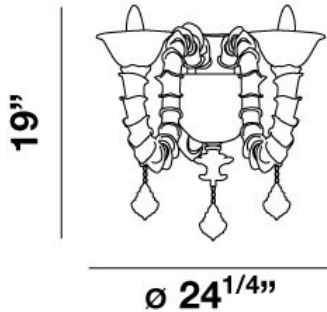

### PRODUCT DETAILS

No.	:	19534-015
Product Color	:	CHROME
Shade / Accent Colour	:	WHITE
Height	:	19"
Ext	:	14"
Weight	:	7.4lbs

### TECHNICAL DETAILS

Canopy / Backplate Height	:	5"
Canopy / Backplate Dia.	:	7.8"
Adjustable Lamp Head	:	No
Approval	:	