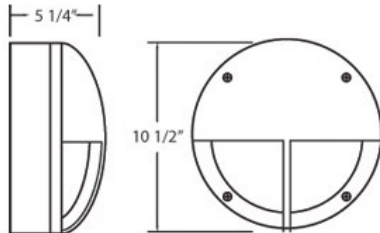

19577, SCONCE, 1X60WA19

Options Available

ITEM NO.	FINISH	SHADE
19577-012	GREY	FROSTED
19577-029	BLACK	FROSTED

PRODUCT DETAILS

No.	:	19577-012
Product Color	:	GREY
Shade / Accent Colour	:	FROSTED
Diameter	:	10.5"
Height	:	10.5"
Ext	:	5.25"

TECHNICAL DETAILS

Light Direction	:	Down
Adjustable Lamp Head	:	No
IP Rating	:	55
Location	:	WET
Approval	:	

PROJECT INFORMATION

 Job Name: Date: Type:

 Comments: