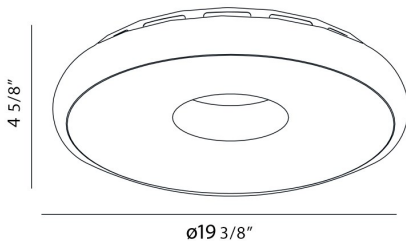

CIAMBELLA, 20" CEILING MOUNT

PRODUCT DETAILS

No.	:	19581-019
Product Color	:	WHITE
Shade / Accent Colour	:	WHITE
Diameter	:	19.375"
Height	:	4.625"
Weight	:	8.1lbs

LIGHT SOURCE DETAILS

Number of Bulbs	:	1
Light Source	:	Fluorescent
Light Source Type	:	T5CIRCLINE
Input Voltage	:	120V
Socket Type	:	2GX13
Wattage	:	55W
Total Wattage	:	55W
Bulb Included	:	No
Dimmable	:	No

Options Available

ITEM NO.	FINISH	SHADE
19581-019	WHITE	WHITE

TECHNICAL DETAILS

Canopy / Backplate Height	:	4.25"
Canopy / Backplate Dia.	:	19.75"
Adjustable Lamp Head	:	No
Approval	:	

PROJECT INFORMATION