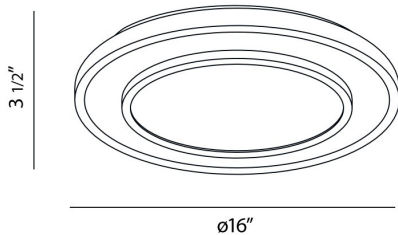

NOIRE, 16" CEILING MOUNT

PRODUCT DETAILS

No.	:	19587-011
Product Color	:	SILVER
Shade / Accent Colour	:	WHITE
Diameter	:	16"
Height	:	3.5"
Weight	:	2.5lbs

LIGHT SOURCE DETAILS

Number of Bulbs	:	1
Light Source	:	Fluorescent
Light Source Type	:	T5CIRCLINE
Input Voltage	:	120V
Socket Type	:	G10Q
Wattage	:	32W
Total Wattage	:	32W
Kelvin	:	4000K
Bulb Included	:	Yes
Dimmable	:	No

Options Available

ITEM NO.	FINISH	SHADE
19587-011	SILVER	WHITE

TECHNICAL DETAILS

Canopy / Backplate Height	:	12"
Canopy / Backplate Dia.	:	14"
Adjustable Lamp Head	:	No
Approval	:	

PROJECT INFORMATION

 Job Name: Date: Type: