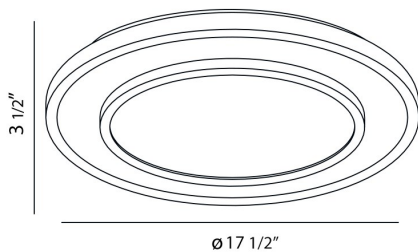

### PRODUCT DETAILS

No.	:	19588-018
Product Color	:	SILVER
Shade / Accent Colour	:	WHITE
Diameter	:	17.5"
Height	:	3.5"
Weight	:	3.3lbs

### LIGHT SOURCE DETAILS

Number of Bulbs	:	1
Light Source	:	Fluorescent
Light Source Type	:	T5CIRCLINE
Input Voltage	:	120V
Socket Type	:	G10Q
Wattage	:	40W
Total Wattage	:	40W
Kelvin	:	4000K
Bulb Included	:	Yes
Dimmable	:	No

### TECHNICAL DETAILS

Canopy / Backplate Height	:	12"
Canopy / Backplate Dia.	:	16.25"
Adjustable Lamp Head	:	No
Approval	:	