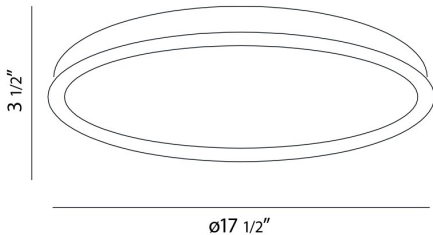

LOOK, 18" CEILING MOUNT

PRODUCT DETAILS

No.	:	19594-019
Product Color	:	SILVER
Shade / Accent Colour	:	WHITE
Diameter	:	17.5"
Height	:	3.375"
Weight	:	2.7lbs

LIGHT SOURCE DETAILS

Number of Bulbs	:	1
Light Source	:	Fluorescent
Light Source Type	:	T5CIRCLINE
Input Voltage	:	120V
Socket Type	:	2GX13
Wattage	:	40W
Total Wattage	:	40W
Kelvin	:	4000K
Bulb Included	:	Yes
Dimmable	:	No

Options Available

ITEM NO.	FINISH	SHADE
19594-019	SILVER	WHITE

TECHNICAL DETAILS

Canopy / Backplate Height	:	0.5"
Canopy / Backplate Dia.	:	16"
Adjustable Lamp Head	:	No
Approval	:	

PROJECT INFORMATION

 Job Name: Date: Type: