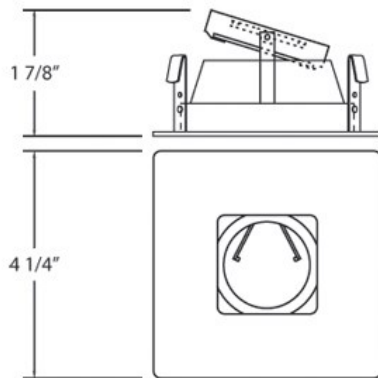

19596, TRIM, 3 1/4IN SQUARE REGRESS

PRODUCT DETAILS

No.	:	19596-09
Product Color	:	BRONZE
Length	:	4.25"
Width	:	4.25"
Height	:	2"

LIGHT SOURCE DETAILS

Number of Bulbs	:	1 / 1
Light Source	:	Halogen / Halogen
Light Source Type	:	MR16 / GU10
Input Voltage	:	120 / 120V
Bulb Voltage	:	12 / 120V
Socket Type	:	/
Wattage	:	50 / 50W
Total Wattage	:	50 / 50W
Bulb Included	:	No / No
Dimmable	:	Yes / Yes

Options Available

ITEM NO.	FINISH	SHADE
19596-02	WHITE	
19596-03	GOLD	
19596-04	SATIN NICKEL	
19596-05	CHROME	
19596-06	ANTIQUÉ BRASS	
19596-08	SATIN COPPER	
19596-09	BRONZE	

TECHNICAL DETAILS

Light Direction	:	Down
Adjustable Lamp Head	:	No
Approval	:	
Cut Hole Diameter	:	3.5"