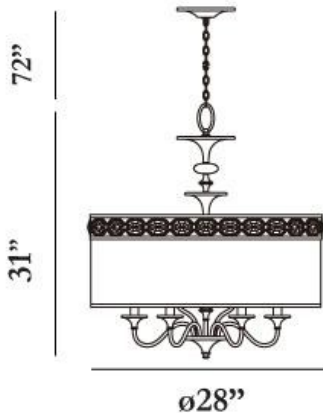

### PRODUCT DETAILS

No.	:	20297-015
Product Color	:	ANTIQUE BRASS
Shade / Accent Colour	:	AMBER CHIFFON W/ WHITE INSIDE
Diameter	:	28"
Height	:	31"
Overall Height	:	104.25"
Weight	:	7.5lbs

### TECHNICAL DETAILS

Light Direction	:	Down
Hanging Support Type	:	CHAIN
Hanging Support Length	:	72"
Canopy / Backplate Height	:	1.25"
Canopy / Backplate Dia.	:	7"
Adjustable Lamp Head	:	No
Approval	:	