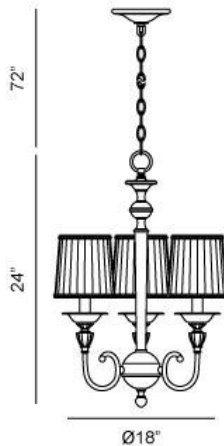

LOCKSLEY, LOCKSLEY,3-LIGHT CHANDELIER

PRODUCT DETAILS

No.	:	20301-019
Product Color	:	ANTIQUE BRONZE
Shade / Accent Colour	:	WHITE PLEATED CHIFFON
Diameter	:	18"
Height	:	24"
Overall Height	:	96"
Weight	:	11.4lbs

LIGHT SOURCE DETAILS

Number of Bulbs	:	3
Light Source	:	Incandescent
Light Source Type	:	B10
Input Voltage	:	120V
Bulb Voltage	:	120V
Socket Type	:	E12
Wattage	:	60W
Total Wattage	:	180W
Bulb Included	:	No
Dimmable	:	Yes

Options Available

ITEM NO.	FINISH	SHADE
20301-019	ANTIQUE BRONZE	WHITE PLEATED CHIFFON

TECHNICAL DETAILS

Light Direction	:	Up or Down
Hanging Support Type	:	CHAIN
Hanging Support Length	:	72"
Canopy / Backplate Height	:	1.25"
Canopy / Backplate Dia.	:	5.5"
Adjustable Lamp Head	:	No
Approval	:	