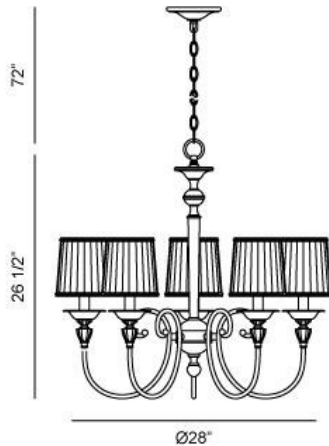

LOCKSLEY, LOCKSLEY, 5-LIGHT CHANDELIER

PRODUCT DETAILS

No.	:	20302-016
Product Color	:	ANTIQUE BRONZE
Shade / Accent Colour	:	WHITE PLEATED CHIFFON
Diameter	:	28"
Height	:	26.5"
Overall Height	:	98.5"
Weight	:	18.5lbs

LIGHT SOURCE DETAILS

Number of Bulbs	:	5
Light Source	:	Incandescent
Light Source Type	:	B10
Input Voltage	:	120V
Bulb Voltage	:	120V
Socket Type	:	E12
Wattage	:	60W
Total Wattage	:	300W
Bulb Included	:	No
Dimmable	:	Yes

Options Available

ITEM NO.	FINISH	SHADE
20302-016	ANTIQUE BRONZE	WHITE PLEATED CHIFFON

TECHNICAL DETAILS

Light Direction	:	Up or Down
Hanging Support Type	:	CHAIN
Hanging Support Length	:	72"
Canopy / Backplate Height	:	1.25"
Canopy / Backplate Dia.	:	5.5"
Adjustable Lamp Head	:	No
Approval	:	