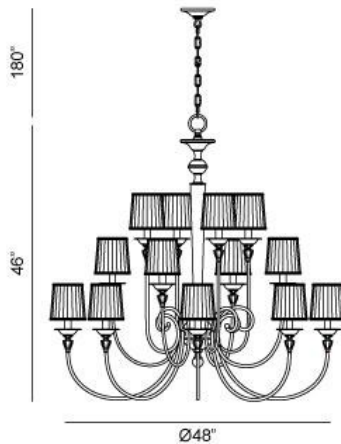

LOCKSLEY, LOCKSLEY, 16-LIGHT CHANDELIER

PRODUCT DETAILS

No.	:	20304-010
Product Color	:	ANTIQUE BRONZE
Shade / Accent Colour	:	WHITE PLEATED CHIFFON
Diameter	:	48"
Height	:	46"
Overall Height	:	226"
Weight	:	59.5lbs

LIGHT SOURCE DETAILS

Number of Bulbs	:	16
Light Source	:	Incandescent
Light Source Type	:	B10
Input Voltage	:	120V
Bulb Voltage	:	120V
Socket Type	:	E12
Wattage	:	60W
Total Wattage	:	960W
Bulb Included	:	No
Dimmable	:	Yes

Options Available

ITEM NO.	FINISH	SHADE
20304-010	ANTIQUE BRONZE	WHITE PLEATED CHIFFON

TECHNICAL DETAILS

Light Direction	:	Up or Down
Hanging Support Type	:	CHAIN
Hanging Support Length	:	180"
Canopy / Backplate Height	:	1.25"
Canopy / Backplate Dia.	:	5.5"
Adjustable Lamp Head	:	No
Approval	:	