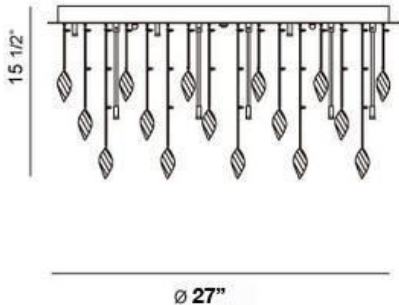

VEGA, 27" CEILING MOUNT

PRODUCT DETAILS

No.	:	20353-032
Product Color	:	CHROME
Shade / Accent Colour	:	AMBER CRYSTAL
Diameter	:	27"
Height	:	15.5"

LIGHT SOURCE DETAILS

Number of Bulbs	:	16
Light Source	:	Halogen
Light Source Type	:	G4
Input Voltage	:	120V
Bulb Voltage	:	12V
Socket Type	:	G4
Wattage	:	20W
Total Wattage	:	320W
Bulb Included	:	Yes
Dimmable	:	Yes

Options Available

ITEM NO.	FINISH	SHADE
20353-032	CHROME	AMBER CRYSTAL

TECHNICAL DETAILS

Adjustable Lamp Head	:	No
Approval	:	

PROJECT INFORMATION

Job Name: Date: Type:

Comments: