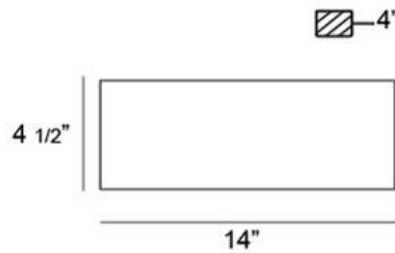

DERVISH, WALL MOUNT

OPTIONS AVAILABLE

ITEM NO.	FINISH	SHADE
20373-030	SATIN NICKEL	FROSTED
20373-047	CHROME	FROSTED

PRODUCT DETAILS

No.	:	20373-030
Product Color	:	SATIN NICKEL
Product Material	:	METAL
Shade / Accent Colour	:	FROSTED
Shade / Accent Material	:	GLASS
Width	:	14"
Height	:	4.25"
Ext	:	4"
Weight	:	2.6lbs

TECHNICAL DETAILS

Canopy / Backplate Length	:	13.75"
Canopy / Backplate Height	:	0.875"
Canopy / Backplate Width	:	4.375"
Adjustable Lamp Head	:	No
Mounting	:	Up or Down
Approval	:	 Intertek

PROJECT INFORMATION