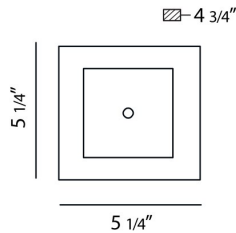

GEOS, WALL MOUNT

Options Available

ITEM NO.	FINISH	SHADE
20378-011	SATIN NICKEL	OPAL WHITE
20378-028	CHROME	OPAL WHITE

PRODUCT DETAILS

No.	:	20378-011
Product Color	:	SATIN NICKEL
Product Material	:	METAL
Shade / Accent Colour	:	OPAL WHITE
Shade / Accent Material	:	GLASS
Width	:	5.25"
Height	:	5.25"
Ext	:	5.5"
Weight	:	1.5lbs

TECHNICAL DETAILS

Canopy / Backplate Height	:	4.625"
Canopy / Backplate Width	:	4.625"
Adjustable Lamp Head	:	No
Approval	:	

PROJECT INFORMATION

 Job Name: Date: Type:

 Comments: