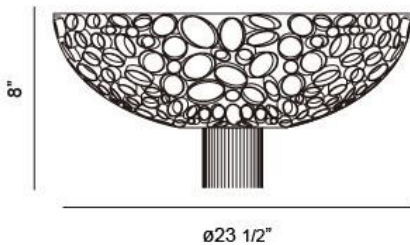

CAMEO, 24" LINEAR PENDANT

Options Available

ITEM NO.	FINISH	SHADE
20405-014	POLISHED NICKEL	POLISHED NICKEL

PRODUCT DETAILS

No.	:	20405-014
Product Color	:	POLISHED NICKEL
Product Material	:	METAL
Shade / Accent Colour	:	POLISHED NICKEL
Shade / Accent Material	:	METAL RINGS
Diameter	:	23.5"
Height	:	8"
Overall Height	:	80"
Weight	:	11.7lbs

TECHNICAL DETAILS

Light Direction	:	Down
Hanging Support Type	:	AIRCRAFT CABLE
Hanging Support Length	:	72"
Canopy / Backplate Height	:	1"
Adjustable Lamp Head	:	No
Location	:	DRY
Approval	:	

PROJECT INFORMATION