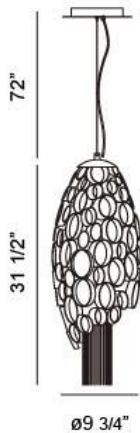

CAMEO, 10" ROUND PENDANT

PRODUCT DETAILS

No.	:	20408-015
Product Color	:	NICKEL
Shade / Accent Colour	:	CLEAR CRYSTAL
Diameter	:	9.75"
Height	:	31.5"
Overall Height	:	104.5"
Weight	:	10.8lbs

LIGHT SOURCE DETAILS

Number of Bulbs	:	4
Light Source	:	Halogen
Light Source Type	:	G9
Input Voltage	:	120V
Bulb Voltage	:	120V
Socket Type	:	G9
Wattage	:	60W
Total Wattage	:	240W
Bulb Included	:	Yes
Dimmable	:	Yes

Options Available

ITEM NO.	FINISH	SHADE
20408-015	NICKEL	CLEAR CRYSTAL

TECHNICAL DETAILS

Light Direction	:	Down
Hanging Support Type	:	AIRCRAFT CABLE
Hanging Support Length	:	72"
Adjustable Lamp Head	:	No
Location	:	DRY
Approval	:	