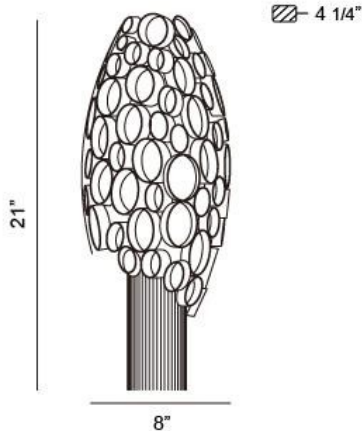

CAMEO, WALL MOUNT

PRODUCT DETAILS

No.	:	20410-018
Product Color	:	NICKEL
Product Material	:	METAL
Shade / Accent Colour	:	CLEAR
Shade / Accent Material	:	CRYSTAL
Width	:	8"
Height	:	21"
Ext	:	4.25"
Weight	:	4lbs

LIGHT SOURCE DETAILS

Number of Bulbs	:	2
Light Source	:	Halogen
Light Source Type	:	G9
Input Voltage	:	120V
Bulb Voltage	:	120V
Socket Type	:	G9
Wattage	:	60W
Total Wattage	:	120W
Bulb Included	:	Yes
Dimmable	:	Yes

Options Available

ITEM NO.	FINISH	SHADE
20410-018	NICKEL	CLEAR

TECHNICAL DETAILS

Adjustable Lamp Head	:	No
Approval	:	

PROJECT INFORMATION

 Job Name: Date: Type:

 Comments: