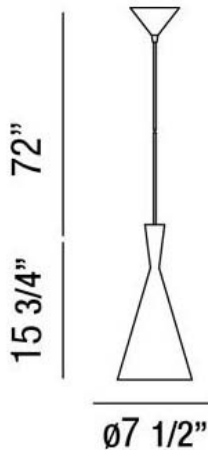

BRONX, 8" ROUND PENDANT

PRODUCT DETAILS

No.	:	20437-046
Product Color	:	BRUSHED NICKEL
Product Material	:	ALUMINUM
Shade / Accent Colour	:	BRUSHED NICKEL
Shade / Accent Material	:	METAL
Diameter	:	7.5"
Height	:	15.75"
Overall Height	:	90.75"
Weight	:	1.4lbs

Options Available

ITEM NO.	FINISH	SHADE
20437-015	BLACK	BLACK/BRASS
20437-039	WHITE	WHITE
20437-046	BRUSHED NICKEL	BRUSHED NICKEL

TECHNICAL DETAILS

Light Direction	:	Down
Hanging Support Type	:	WIRE
Hanging Support Length	:	72"
Canopy / Backplate Height	:	3"
Canopy / Backplate Dia.	:	4.75"
Adjustable Lamp Head	:	No
Approval	:	