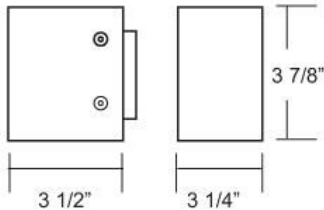

22509, SCONCE, 2X3W LED

PRODUCT DETAILS

No.	:	22509-017
Product Color	:	GREY
Shade / Accent Colour	:	GREY
Width	:	3.25"
Height	:	5.625"
Ext	:	3.5"

LIGHT SOURCE DETAILS

Light Source Type	:	INTEGRATED LED
Input Voltage	:	120V
Bulb Voltage	:	120V
Socket Type	:	LED
Total Wattage	:	6W
Kelvin	:	3000K
Dimmable	:	No

TECHNICAL DETAILS

Adjustable Lamp Head	:	No
IP Rating	:	65
Approval	:	

Options Available

ITEM NO.	FINISH	SHADE
22509-017	GREY	GREY

PROJECT INFORMATION

Job Name: Date: Type:

Comments: