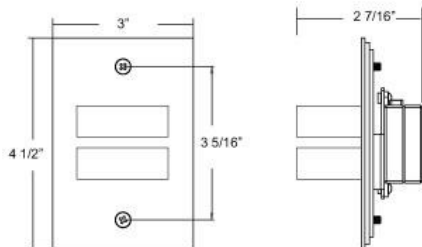

22530, INWALL,2W LED

PRODUCT DETAILS

No.	:	22530-011
Product Color	:	SATIN NICKEL
Shade / Accent Colour	:	FROSTED
Width	:	3"
Height	:	4.5"
Ext	:	2.4375"

LIGHT SOURCE DETAILS

Light Source Type	:	INTEGRATED LED
Input Voltage	:	120V
Bulb Voltage	:	120V
Socket Type	:	LED
Total Wattage	:	2W
Total Lumen	:	140lm
Kelvin	:	3000K
CRI	:	80

Options Available

ITEM NO.	FINISH	SHADE
22530-011	SATIN NICKEL	FROSTED

TECHNICAL DETAILS

Adjustable Lamp Head	:	No
Location	:	DRY
Approval	:	

PROJECT INFORMATION

 Job Name: Date: Type:

 Comments: