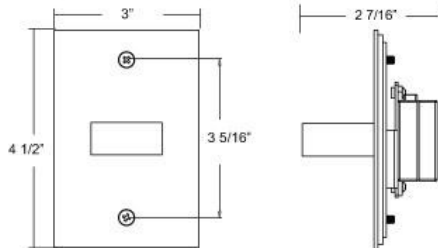

PROJECT INFORMATION

Job Name: Date: Type:

Comments: