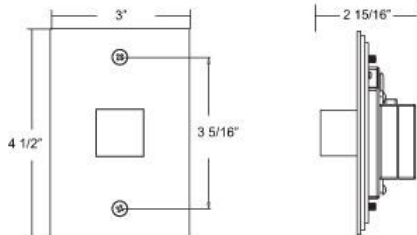

22533, INWALL1W LED, SATIN NICKEL

PRODUCT DETAILS

No.	:	22533-012
Product Color	:	SATIN NICKEL
Shade / Accent Colour	:	FROSTED
Width	:	3"
Height	:	4.5"
Ext	:	2.9375"

LIGHT SOURCE DETAILS

Light Source Type	:	INTEGRATED LED
Input Voltage	:	120V
Bulb Voltage	:	120V
Socket Type	:	LED
Total Wattage	:	1W
Total Lumen	:	70lm
Kelvin	:	3000K
CRI	:	80

Options Available

ITEM NO.	FINISH	SHADE
22533-012	SATIN NICKEL	FROSTED

TECHNICAL DETAILS

Adjustable Lamp Head	:	No
Location	:	DRY
Approval	:	

PROJECT INFORMATION

 Job Name: Date: Type:

 Comments: