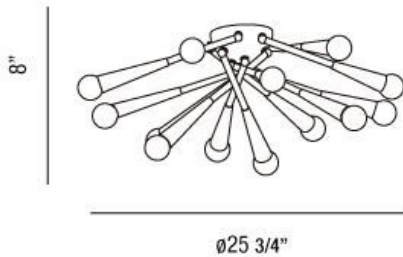

ZAZU, 26" CEILING MOUNT

PRODUCT DETAILS

No.	:	22802-026
Product Color	:	CHROME
Product Material	:	METAL
Shade / Accent Colour	:	WHITE/CHROME
Shade / Accent Material	:	METAL
Diameter	:	25.75"
Height	:	8"
Weight	:	7.9lbs

Options Available

ITEM NO.	FINISH	SHADE
22802-019	CHROME	BLACK/CHROME
22802-026	CHROME	WHITE/CHROME

TECHNICAL DETAILS

Adjustable Lamp Head	:	No
Location	:	DRY
Approval	:	

PROJECT INFORMATION

 Job Name: Date: Type: