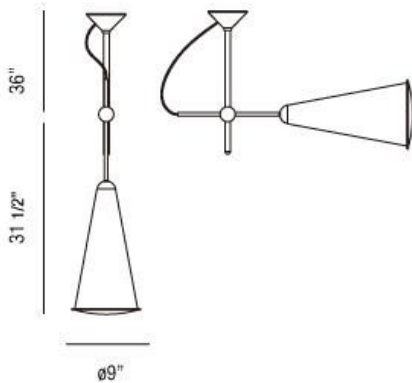

MANERA, 9" MINI PENDANT

PRODUCT DETAILS

No.	:	22976-017
Product Color	:	ALUMINUM
Shade / Accent Colour	:	ALUMINUM
Diameter	:	9"
Height	:	31.5"
Overall Height	:	68"
Weight	:	3.7lbs

LIGHT SOURCE DETAILS

Number of Bulbs	:	1
Light Source	:	Incandescent
Light Source Type	:	A19
Input Voltage	:	120V
Bulb Voltage	:	120V
Socket Type	:	E26
Wattage	:	60W
Total Wattage	:	60W
Bulb Included	:	No
Dimmable	:	Yes

Options Available

ITEM NO.	FINISH	SHADE
22976-017	ALUMINUM	ALUMINUM

TECHNICAL DETAILS

Hanging Support Type	:	ROD
Hanging Support Length	:	36"
Rods Included	:	6" +12" +18"
Adjustable Lamp Head	:	Yes
Approval	:	