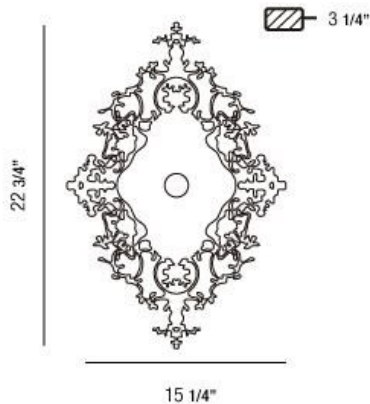

ROYAL, 1-LIGHT WALL MOUNT

PRODUCT DETAILS

No.	:	22982-018
Product Color	:	WHITE
Width	:	15.25"
Height	:	22.75"
Ext	:	3.25"
Weight	:	3.6lbs

LIGHT SOURCE DETAILS

Number of Bulbs	:	1
Light Source	:	Incandescent
Light Source Type	:	G25
Input Voltage	:	120V
Bulb Voltage	:	120V
Socket Type	:	E26
Wattage	:	40W
Total Wattage	:	40W
Bulb Included	:	Yes
Dimmable	:	Yes

Options Available

ITEM NO.	FINISH	SHADE
22982-018	WHITE	
22982-032	CLEAR	

TECHNICAL DETAILS

Canopy / Backplate Height	:	0.75"
Canopy / Backplate Dia.	:	4.625"
Adjustable Lamp Head	:	No
Approval	:	

PROJECT INFORMATION