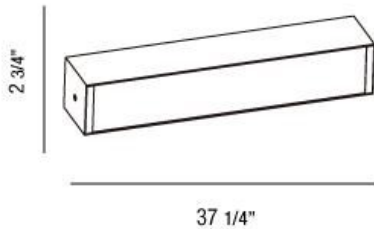

PROJECT INFORMATION

Job Name: Date: Type:

Comments: