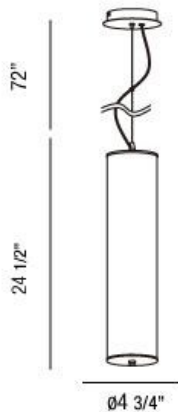

TUBO, 5" MINI PENDANT

PRODUCT DETAILS

| | | |
|-----------------------|---|---------------|
| No. | : | 22996-015 |
| Product Color | : | CHROME |
| Shade / Accent Colour | : | FROSTED WHITE |
| Diameter | : | 4.75" |
| Height | : | 24.5" |
| Overall Height | : | 98" |
| Weight | : | 7lbs |

LIGHT SOURCE DETAILS

| | | |
|-------------------|---|-------------|
| Number of Bulbs | : | 3 |
| Light Source | : | Fluorescent |
| Light Source Type | : | T5 |
| Input Voltage | : | 120V |
| Socket Type | : | G5 |
| Wattage | : | 14W |
| Total Wattage | : | 42W |
| Bulb Included | : | No |
| Dimmable | : | No |

Options Available

| ITEM NO. | FINISH | SHADE |
|-----------|--------|---------------|
| 22996-015 | CHROME | FROSTED WHITE |

TECHNICAL DETAILS

| | | |
|---------------------------|---|---------------------------------------------------------------------------------------|
| Light Direction | : | Down |
| Hanging Support Type | : | AIRCRAFT CABLE |
| Hanging Support Length | : | 72" |
| Canopy / Backplate Height | : | 1" |
| Canopy / Backplate Dia. | : | 4.75" |
| Adjustable Lamp Head | : | No |
| Approval | : |  |