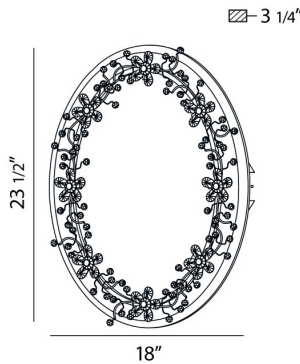

TECHNICAL DETAILS

Approval	:	

PROJECT INFORMATION

Job Name: Date: Type:

Comments: