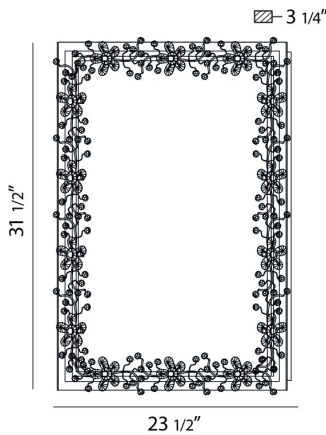

TECHNICAL DETAILS

Approval	:	

PROJECT INFORMATION

Job Name: Date: Type:

Comments: