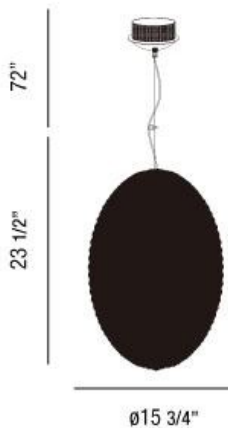

### PRODUCT DETAILS

No.	:	23013-018
Product Color	:	CHROME
Shade / Accent Colour	:	CRYSTAL
Diameter	:	15.75"
Height	:	23.5"
Overall Height	:	97"
Weight	:	40.3lbs

### LIGHT SOURCE DETAILS

Number of Bulbs	:	18
Light Source	:	Halogen
Light Source Type	:	G4
Input Voltage	:	120V
Bulb Voltage	:	12V
Socket Type	:	G4
Wattage	:	10W
Total Wattage	:	180W
Bulb Included	:	Yes
Dimmable	:	Yes

### TECHNICAL DETAILS

Light Direction	:	Up or Down
Hanging Support Type	:	AIRCRAFT CABLE
Hanging Support Length	:	72"
Canopy / Backplate Height	:	6.75"
Canopy / Backplate Dia.	:	7.5"
Adjustable Lamp Head	:	No
Approval	:	