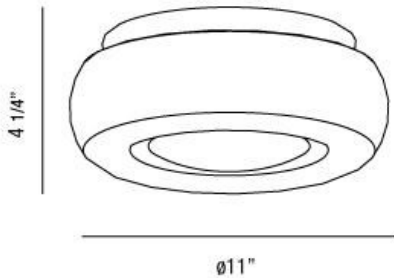

DISK, 11" CEILING MOUNT

PRODUCT DETAILS

No.	:	23024-014
Product Color	:	WHITE
Shade / Accent Colour	:	WHITE
Diameter	:	11"
Height	:	4.25"
Weight	:	4.3lbs

LIGHT SOURCE DETAILS

Number of Bulbs	:	1
Light Source	:	Fluorescent
Light Source Type	:	T5CIRCLINE
Input Voltage	:	120V
Socket Type	:	G10Q
Wattage	:	22W
Total Wattage	:	22W
Bulb Included	:	Yes
Dimmable	:	No

Options Available

ITEM NO.	FINISH	SHADE
23024-014	WHITE	WHITE

TECHNICAL DETAILS

Canopy / Backplate Height	:	1.25"
Canopy / Backplate Dia.	:	8.75"
Adjustable Lamp Head	:	No
Approval	:	

PROJECT INFORMATION

 Job Name: Date: Type: