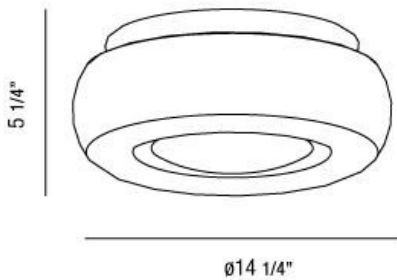

DISK, 15" CEILING MOUNT

PRODUCT DETAILS

No.	:	23025-011
Product Color	:	WHITE
Shade / Accent Colour	:	WHITE
Diameter	:	14.25"
Height	:	5.25"
Weight	:	5lbs

LIGHT SOURCE DETAILS

Number of Bulbs	:	1
Light Source	:	Fluorescent
Light Source Type	:	T5CIRCLINE
Input Voltage	:	120V
Socket Type	:	2GX13
Wattage	:	22W
Total Wattage	:	22W
Bulb Included	:	Yes
Dimmable	:	No

Options Available

ITEM NO.	FINISH	SHADE
23025-011	WHITE	WHITE

TECHNICAL DETAILS

Canopy / Backplate Height	:	1.25"
Canopy / Backplate Dia.	:	12.5"
Adjustable Lamp Head	:	No
Approval	:	

PROJECT INFORMATION

 Job Name: Date: Type: