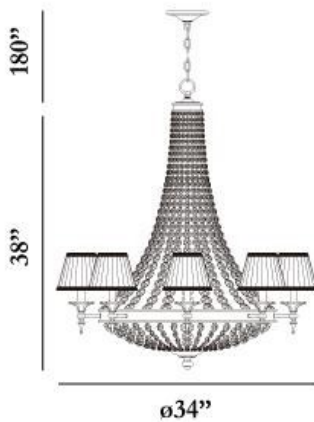

PIETRA, 12-LIGHT CHANDELIER

PRODUCT DETAILS

No.	:	23104-013
Product Color	:	GOLD
Shade / Accent Colour	:	WHITE
Diameter	:	34"
Height	:	38"
Overall Height	:	218"
Weight	:	15.4lbs

LIGHT SOURCE DETAILS

Number of Bulbs	:	12
Light Source	:	Incandescent
Light Source Type	:	B10
Input Voltage	:	120V
Bulb Voltage	:	120V
Socket Type	:	E12
Wattage	:	60W
Total Wattage	:	720W
Bulb Included	:	No
Dimmable	:	Yes

Options Available

ITEM NO.	FINISH	SHADE
23104-013	GOLD	WHITE

TECHNICAL DETAILS

Light Direction	:	Up or Down
Hanging Support Type	:	CHAIN
Hanging Support Length	:	180"
Canopy / Backplate Height	:	1.25"
Canopy / Backplate Dia.	:	5.5"
Adjustable Lamp Head	:	No
Location	:	DRY
Approval	:	