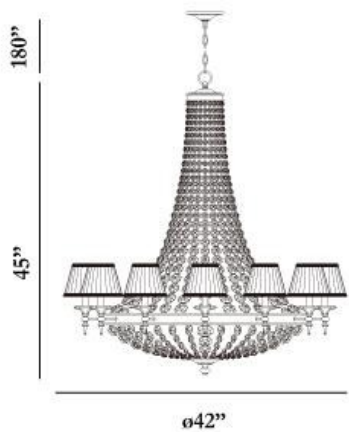

### PRODUCT DETAILS

No.	:	23105-010
Product Color	:	GOLD
Shade / Accent Colour	:	WHITE
Diameter	:	42"
Height	:	45"
Overall Height	:	225"
Weight	:	89.8lbs

### LIGHT SOURCE DETAILS

Number of Bulbs	:	18
Light Source	:	Incandescent
Light Source Type	:	B10
Input Voltage	:	120V
Bulb Voltage	:	120V
Socket Type	:	E12
Wattage	:	60W
Total Wattage	:	1080W
Bulb Included	:	No
Dimmable	:	Yes

### TECHNICAL DETAILS

Light Direction	:	Up or Down
Hanging Support Type	:	CHAIN
Hanging Support Length	:	180"
Canopy / Backplate Height	:	1.25"
Canopy / Backplate Dia.	:	5.5"
Adjustable Lamp Head	:	No
Location	:	DRY
Approval	:	