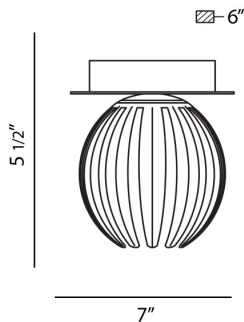

### PRODUCT DETAILS

No.	:	23203-051
Product Color	:	CHROME
Shade / Accent Colour	:	FROSTED WHITE
Height	:	5.5"
Ext	:	6"

### TECHNICAL DETAILS

Canopy / Backplate Height	:	0.938"
Canopy / Backplate Dia.	:	4.688"
Adjustable Lamp Head	:	No
Approval	:	